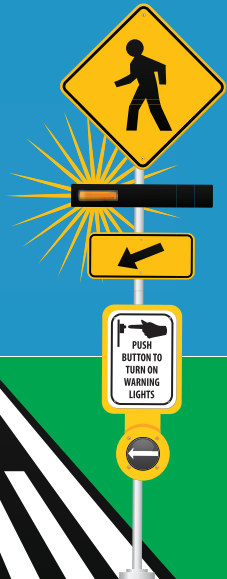

HEY!

I'M WALKING HERE! RECTANGULAR RAPID FLASHING BEACONS (RRFB)

PRESS button to activate RRFB, warning drivers

CHECK that vehicles stop before entering crosswalk

hillsboroughcounty.org/crosssafe

Get in Touch with Us, Improve Safety!

For more information on Hillsborough County's Pedestrian and Bicycle Safety initiative, visit hillsboroughcounty.org/crosssafe or call (813) 635-5400

Request a free pedestrian safety presentation for your community or organization at walkwisetampabay.com or call (813) 974-3120